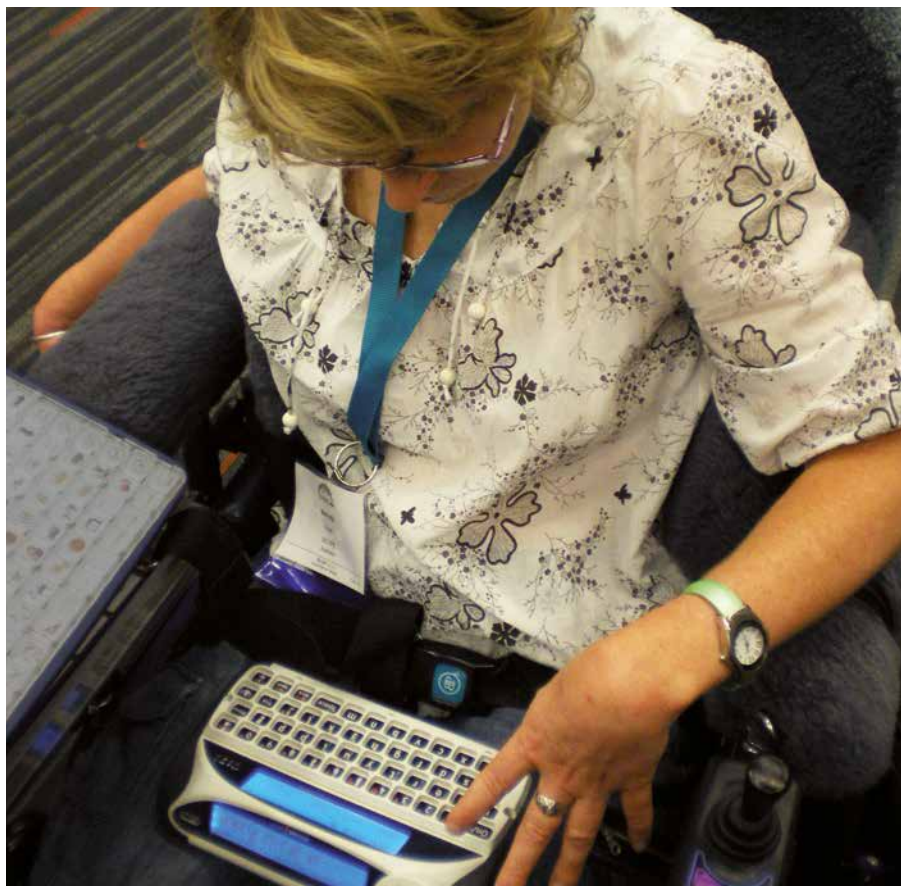

STAY IN TOUCH WITH YOUR FRIENDS AND FAMILY

To stay in touch with friends and family is important for everyone. The Lightwriter lets you send text messages with a SIM card inserted. With the SL40 Connect you can also make phone calls and back-up your personalised vocabulary to a USB/ Personal computer. In the notebook, you can save important textmessages and your own notes.