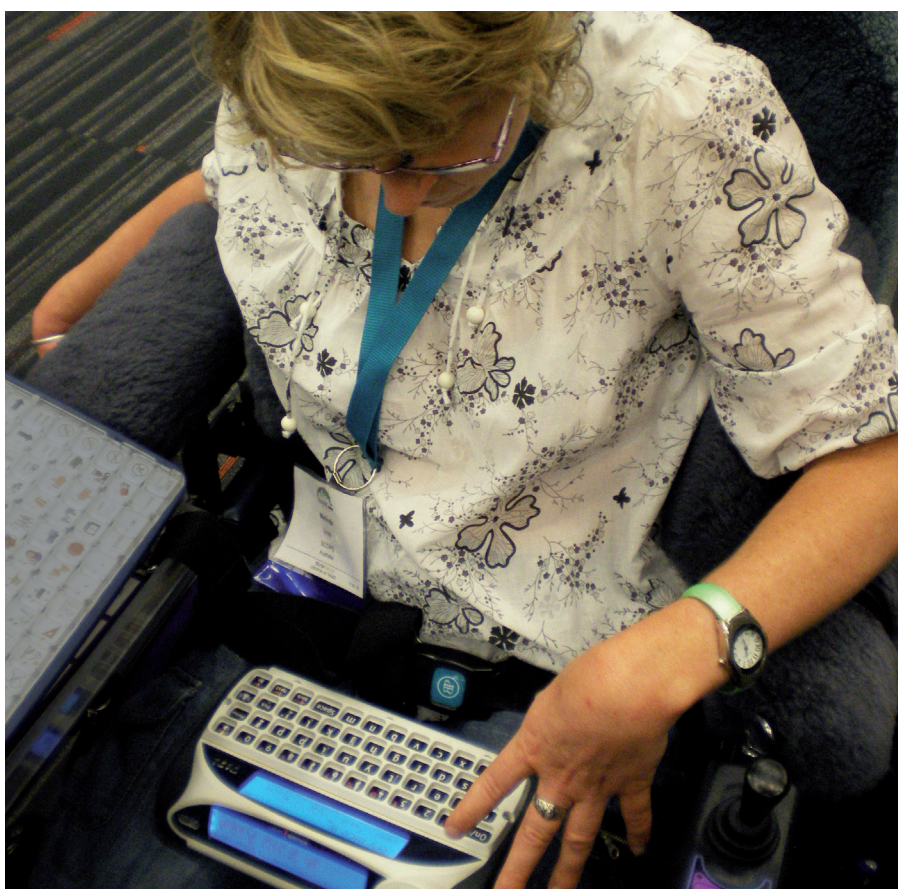

For a social life
Lightwriter® series

The Lightwriter SL40 is a dedicated device for those who are literate, but unable to communicate effectively through speech. With a Lightwriter you can participate in social interactions while at work or during leisure time, even in noisy, sunny outdoor or poorly lit environments.

Using dual screens, your communication partner can read the text whilst maintaining a natural face-to-face dialogue, including engagement through gestures and body language.

ABILIA
Toby Churchill

The Lightwriter is a communication tool where you just press the On button, start typing, and off you go. The word prediction enables you to type more effectively. The Lightwriter can be used both for face-to-face communication and remote communication via SMS and mobile phone.

FOR A MORE ACTIVE LIFE

Do you want to socialise with your friends and be able to communicate with them in different environments and settings? The Lightwriter gives you access to technology specifically designed for communication, that can help to enrich your life. It will encourage and support engagement with your family, friends and the community.

EASY COMMUNICATION

The Lightwriter has dual screens, allowing your communication partner to read the text whilst maintaining a natural face-to-face dialogue, including engagement through gestures and body language. The built-in speaker has very good sound quality and faces your communication partner.