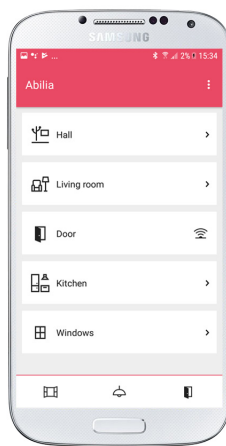

Control both your physical
and virtual world

GEWA Connect

GEWA Connect helps you control your physical world, like TV, lights, windows and doors or z-wave units such as Andromeda Socket.

It will also help you to stay in contact with family and friends by making phone calls and sending text messages. You can stay up-to-date by using Facebook and other social media or by reading the latest news online, watch YouTube or play music by controlling your smartphone with GEWA Connect.

This makes you become more independent and feel safe both in your home and at work.

Art.nr 461180

CONTROL YOUR PHYSICAL AND VIRTUAL WORLD

With GEWA Connect the physical and virtual world are merged and both can easily be controlled. Just install GEWA Connect on your own device and start to control your home and virtual world from your smartphone or tablet.

HOW DOES GEWA CONNECT WORK?

The heart of the system is the Abilia Multibox that is connected to your device via Bluetooth. The GEWA Connect app is installed on your device and receives commands from the switches attached to the Multibox. Remote commands are sent from the app to the IR or GEWA Radio transmitter on the Multibox to control your environment.

GEWA Connect point scanning on a tablet

List view

Grid view

Based on your own needs, you can choose to manage your environment with either list view or grid view.

The system is operated by button switches, sip and puff controls or any type of switches that suits your needs.