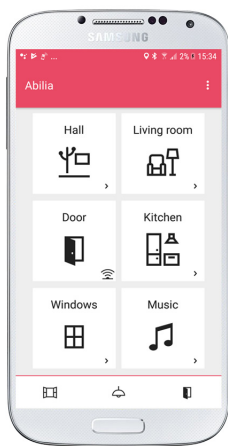

Control both your physical
and virtual world

GEWA Connect

GEWA Connect helps you control your physical world, like TV, lights, windows and doors or z-wave units such as Andromeda Socket.

It will also help you to stay in contact with family and friends by making phone calls and sending text messages. You can stay up-to-date by using Facebook and other social media or by reading the latest news online, watch YouTube or play music by controlling your smartphone with GEWA Connect.

This makes you become more independent and feel safe both in your home and at work.

Art.nr 461180

CONTROL YOUR PHYSICAL AND VIRTUAL WORLD

With GEWA Connect the physical and virtual world are merged and both can easily be controlled. Just install GEWA Connect on your own device and start to control your home and virtual world from your smartphone or tablet.

HOW DOES GEWA CONNECT WORK?

The heart of the system is the Abilia Multibox that is connected to your device via Bluetooth. The GEWA Connect app is installed on your device and receives commands from the switches attached to the Multibox. Remote commands are sent from the app to the IR or GEWA Radio transmitter on the Multibox to control your environment.

GEWA Connect point scanning on a tablet

List view

Grid view

Based on your own needs, you can choose to manage your environment with either list view or grid view.

The system is operated by button switches, sip and puff controls or any type of switches that suits your needs.