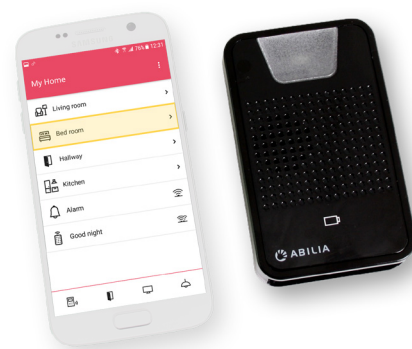

Control both your physical
and virtual world

GEWA Connect

GEWA Connect helps you control your physical world, like TV, lights, windows and doors or z-wave units such as Andromeda Socket.

It will also help you to stay in contact with family and friends by making phone calls and sending text messages. You can stay up-to-date by using Facebook and other social media or by reading the latest news online, watch YouTube or play music by controlling your smartphone with GEWA Connect.

This makes you become more independent and feel safe both in your home and at work.

Art.nr 461180

CONTROL YOUR PHYSICAL AND VIRTUAL WORLD

With GEWA Connect the physical and virtual world are merged and both can easily be controlled. Just install GEWA Connect on your own device and start to control your home and virtual world from your smartphone or tablet.

HOW DOES GEWA CONNECT WORK?

The heart of the system is the Abilia Multibox that is connected to your device via Bluetooth. The GEWA Connect app is installed on your device and receives commands from the switches attached to the Multibox. Remote commands are sent from the app to the IR or GEWA Radio transmitter on the Multibox to control your environment.

GEWA Connect point scanning on a tablet

List view

Grid view

Based on your own needs, you can choose to manage your environment with either list view or grid view.

The system is operated by button switches, sip and puff controls or any type of switches that suits your needs.