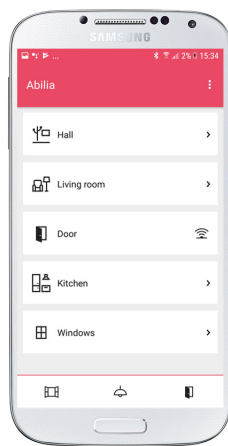

Control both your physical
and virtual world

GEWA Connect

GEWA Connect helps you control your physical world, like TV, lights, windows and doors or z-wave units such as Andromeda Socket.

It will also help you to stay in contact with family and friends by making phone calls and sending text messages. You can stay up-to-date by using Facebook and other social media or by reading the latest news online, watch YouTube or play music by controlling your smartphone with GEWA Connect.

This makes you become more independent and feel safe both in your home and at work.

Art.nr 461180

CONTROL YOUR PHYSICAL AND VIRTUAL WORLD

With GEWA Connect the physical and virtual world are merged and both can easily be controlled. Just install GEWA Connect on your own device and start to control your home and virtual world from your smartphone or tablet.

HOW DOES GEWA CONNECT WORK?

The heart of the system is the Abilia Multibox that is connected to your device via Bluetooth. The GEWA Connect app is installed on your device and receives commands from the switches attached to the Multibox. Remote commands are sent from the app to the IR or GEWA Radio transmitter on the Multibox to control your environment.

GEWA Connect point scanning on a tablet

List view

Grid view

Based on your own needs, you can choose to manage your environment with either list view or grid view.

The system is operated by button switches, sip and puff controls or any type of switches that suits your needs.