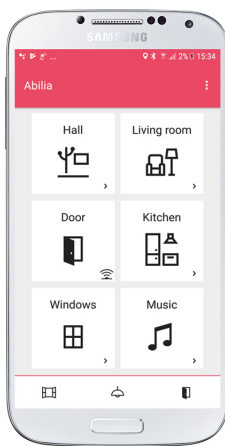

Control both your physical
and virtual world

GEWA Connect

GEWA Connect helps you control your physical world, like TV, lights, windows and doors or z-wave units such as Andromeda Socket.

It will also help you to stay in contact with family and friends by making phone calls and sending text messages. You can stay up-to-date by using Facebook and other social media or by reading the latest news online, watch YouTube or play music by controlling your smartphone with GEWA Connect.

This makes you become more independent and feel safe both in your home and at work.

Art.nr 461180

CONTROL YOUR PHYSICAL AND VIRTUAL WORLD

With GEWA Connect the physical and virtual world are merged and both can easily be controlled. Just install GEWA Connect on your own device and start to control your home and virtual world from your smartphone or tablet.

HOW DOES GEWA CONNECT WORK?

The heart of the system is the Abilia Multibox that is connected to your device via Bluetooth. The GEWA Connect app is installed on your device and receives commands from the switches attached to the Multibox. Remote commands are sent from the app to the IR or GEWA Radio transmitter on the Multibox to control your environment.

GEWA Connect point scanning on a tablet

List view

Grid view

Based on your own needs, you can choose to manage your environment with either list view or grid view.

The system is operated by button switches, sip and puff controls or any type of switches that suits your needs.