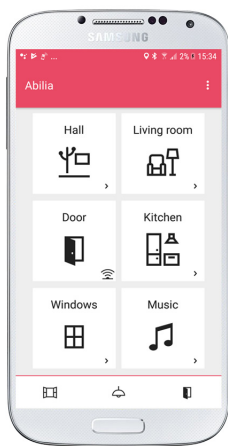

Control both your physical
and virtual world

GEWA Connect

GEWA Connect helps you control your physical world, such as your TV, lights, windows and doors, or z-wave units such as Andromeda Socket.

It will also help you to stay in contact with family and friends by making phone calls and sending text messages. You can stay up-to-date by using Facebook and other social media or by reading the latest news online, watching YouTube or playing music by controlling your smartphone with GEWA Connect.

Art.nr 461180

CONTROL YOUR PHYSICAL AND VIRTUAL WORLD

With GEWA Connect the physical and virtual world are merged and can both easily be controlled. Just install GEWA Connect on your own device and start to control your home and virtual world from your smartphone or tablet.

HOW DOES GEWA CONNECT WORK?

The heart of the system is the Abilia Multibox that is connected to your device via Bluetooth. The GEWA Connect app is installed on your device and receives commands from the switches attached to the Multibox. Remote commands are sent from the app to the IR or GEWA Radio transmitter on the Multibox to control your environment.

GEWA Connect point scanning on a tablet

Grid view

List view

Based on your own needs, you can choose to manage your environment with either List view or Grid view.

The system is operated by button switches, sip and puff controls or any type of switch that suits your needs.