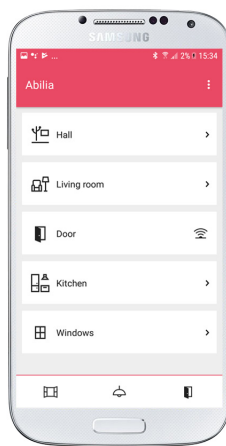

Control both your physical
and virtual world

GEWA Connect

GEWA Connect helps you control your physical world, such as your TV, lights, windows and doors, or z-wave units such as Andromeda Socket.

It will also help you to stay in contact with family and friends by making phone calls and sending text messages. You can stay up-to-date by using Facebook and other social media or by reading the latest news online, watching YouTube or playing music by controlling your smartphone with GEWA Connect.

Art.nr 461180

CONTROL YOUR PHYSICAL AND VIRTUAL WORLD

With GEWA Connect the physical and virtual world are merged and can both easily be controlled. Just install GEWA Connect on your own device and start to control your home and virtual world from your smartphone or tablet.

HOW DOES GEWA CONNECT WORK?

The heart of the system is the Abilia Multibox that is connected to your device via Bluetooth. The GEWA Connect app is installed on your device and receives commands from the switches attached to the Multibox. Remote commands are sent from the app to the IR or GEWA Radio transmitter on the Multibox to control your environment.

GEWA Connect point scanning on a tablet

Grid view

List view

Based on your own needs, you can choose to manage your environment with either List view or Grid view.

The system is operated by button switches, sip and puff controls or any type of switch that suits your needs.