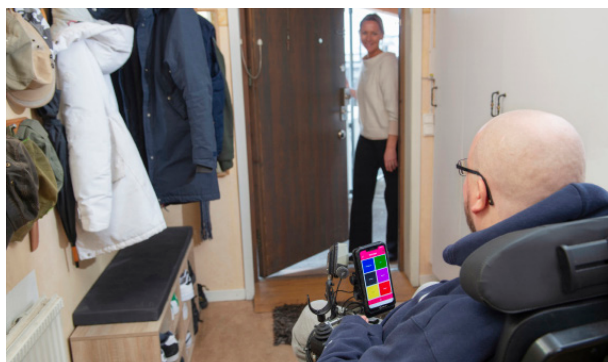

A COMPLETE SOLUTION

GEWA One is a remote control with telephone function, which gives the user the opportunity to call and text. You can customize how pages and buttons should look and have the opportunity to add speed dials to contacts for quicker access.

CONTROL IT YOUR WAY

You only need to tap the screen lightly to activate a button. You can utilise larger buttons for a larger target area, instead of having to navigate the remote with an external control switch.

EASY TO SEE, HEAR AND UNDERSTAND

Symbols, different colours and recorded speech on the buttons can be programmed for easier navigation and choose the number of buttons that a page should display.

SMART TECHNOLOGY

GEWA One can record signals from a TV's remote control. GEWA One can also transmit signals to a GEWA bed receiver for bed control and coded signals for a front door or external window. Insert a SIM card for calling and texting with loved ones.

SUPPORT AND SECURITY

When a technician is going to customize GEWA One for a user, this is done smoothly in our myAbilia web portal. Within myAbilia there is a backup copy of the users remote control setup making some support functions accessed remotely without the need for an engineer to visit.

EASY TO HANDLE

Accessories such as a holder specially designed for the GEWA One allow you to see and manage the remote control from both wheelchair and bed.

COMES WITH

- Mobile unit, restricted to GEWA One
- Charger mobile unit incl USB-cable
- GEWA Multibox
- Charger GEWA Multibox incl USB-cable
- Headphones, 3,5 mm incl USB-C adapter
- USB-cable USB-C to USB-A
- SIM-tray installation tool
- User manual
- Voucher with license key

TECHNICAL INFORMATION GEWA ONE

MOBILE UNIT	MULTIBOX	ACCESSORIES	ART NR
Screen size 6.5"	Size 108 x 67 x 22 mm	Holder	461187
Size 178 x 84.7x 12,9mm	Weight 153 g	Mini-arm	451030
Weight 260 g	Connections: 3.5 mm, Micro-USB	Universal arm	621966
OS Android 10	Control signals: IR, Radio