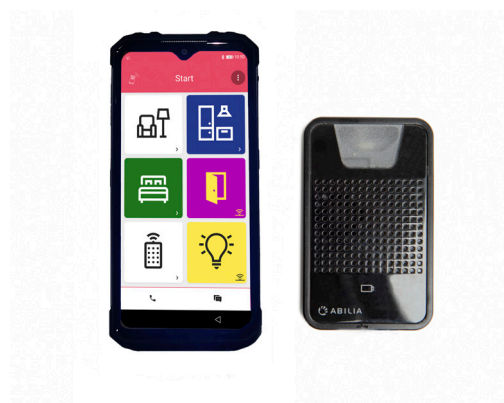

Dynamic screen with image and sound

GEWA One – remote control with telephone function

GEWA One is a remote control that helps people to manage equipment in their own home, such as the TV, music system, lamps, bed functions, profiling beds, door and window openers.

GEWA One also works as a mobile phone enabling the user to keep in touch with friends, family and be able to quickly reach a carer through either a call or text message.

The user can choose whether to control the device through either the touch screen or navigate with an external switch. Symbols, colours and voice recordings help the person quickly find the right button.

Art.nr 461605

ABILIA

A COMPLETE SOLUTION

GEWA One is a remote control with telephone function, which gives the user the opportunity to call and text. You can customize how pages and buttons should look and have the opportunity to add speed dials to contacts for quicker access.

CONTROL IT YOUR WAY

You only need to tap the screen lightly to activate a button. You can utilise larger buttons for a larger target area, instead of having to navigate the remote with an external control switch.