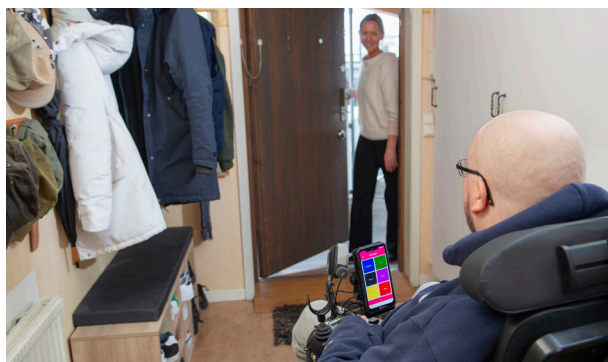

A COMPLETE SOLUTION

GEWA One is a remote control with telephone function, which gives the user the opportunity to call and text. You can customize how pages and buttons should look and have the opportunity to add speed dials to contacts for quicker access.

CONTROL IT YOUR WAY

You only need to tap the screen lightly to activate a button. You can utilise larger buttons for a larger target area, instead of having to navigate the remote with an external control switch.

EASY TO SEE, HEAR AND UNDERSTAND

Symbols, different colours and recorded speech on the buttons can be programmed for easier navigation and choose the number of buttons that a page should display.

SMART TECHNOLOGY

GEWA One can record signals from a TV's remote control. GEWA One can also transmit signals to a GEWA bed receiver for bed control and coded signals for a front door or external window. Insert a SIM card for calling and texting with loved ones.

SUPPORT AND SECURITY

When a technician is going to customize GEWA One for a user, this is done smoothly in our myAbilia web portal. Within myAbilia there is a backup copy of the users remote control setup making some support functions accessed remotely without the need for an engineer to visit.

EASY TO HANDLE

Accessories such as a holder specially designed for the GEWA One allow you to see and manage the remote control from both wheelchair and bed.

COMES WITH

- Mobile unit, restricted to GEWA One
- Charger mobile unit incl USB-cable
- GEWA Multibox
- Charger GEWA Multibox incl USB-cable
- Headphones, 3,5 mm incl USB-C adapter
- USB-cable USB-C to USB-A
- SIM-tray installation tool
- User manual
- Voucher with license key

TECHNICAL INFORMATION GEWA ONE

MOBILE UNIT	MULTIBOX	ACCESSORIES	ART NR
Screen size 6.5"	Size 108 x 67 x 22 mm	Holder	461186
Size 178 x 84.7x 12,9mm	Weight 153 g	Mini-arm	451030
Weight 260 g	Connections: 3.5 mm, Micro-USB	Universal arm	621966
OS Android 10	Control signals: IR, Radio