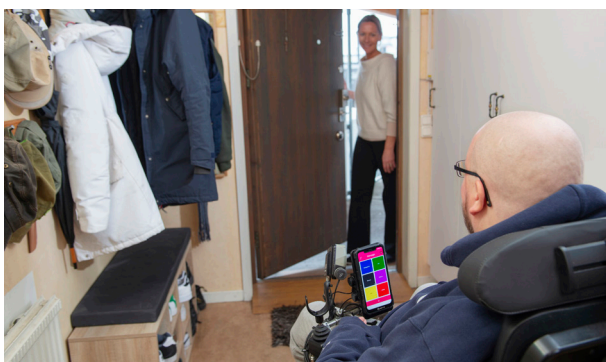

A COMPLETE SOLUTION

GEWA One is a remote control with telephone function, which gives the user the opportunity to call and text. You can customize how pages and buttons should look and have the opportunity to add speed dials to contacts for quicker access.

CONTROL IT YOUR WAY

You only need to tap the screen lightly to activate a button. You can utilise larger buttons for a larger target area, instead of having to navigate the remote with an external control switch.

EASY TO SEE, HEAR AND UNDERSTAND

Symbols, different colours and recorded speech on the buttons can be programmed for easier navigation and choose the number of buttons that a page should display.

SMART TECHNOLOGY

GEWA One can record signals from a TV's remote control. GEWA One can also transmit signals to a GEWA bed receiver for bed control and coded signals for a front door or external window. Insert a SIM card for calling and texting with loved ones.

SUPPORT AND SECURITY

When a technician is going to customize GEWA One for a user, this is done smoothly in our myAbilia web portal. Within myAbilia there is a backup copy of the users remote control setup making some support functions accessed remotely without the need for an engineer to visit.

EASY TO HANDLE

Accessories such as a holder specially designed for the GEWA One allow you to see and manage the remote control from both wheelchair and bed.

COMES WITH

- Mobile unit, restricted to GEWA One
- Charger mobile unit incl USB-cable
- GEWA Multibox
- Charger GEWA Multibox incl USB-cable
- Headphones, 3,5 mm incl USB-C adapter
- USB-cable USB-C to USB-A
- SIM-tray installation tool
- User manual
- Voucher with license key

TECHNICAL INFORMATION GEWA ONE

MOBILE UNIT		MULTIBOX		ACCESSORIES	ART NR
Screen size	6.5"	Size	108 x 67 x 22 mm	Holder	461186
Size	178 x 84.7x 12,9mm	Weight	153 g	Mini-arm	451030
Weight	260 g	Connections:	3.5 mm, Micro-USB	Universal arm	621966
OS	Android 10	Control signals:	IR, Radio