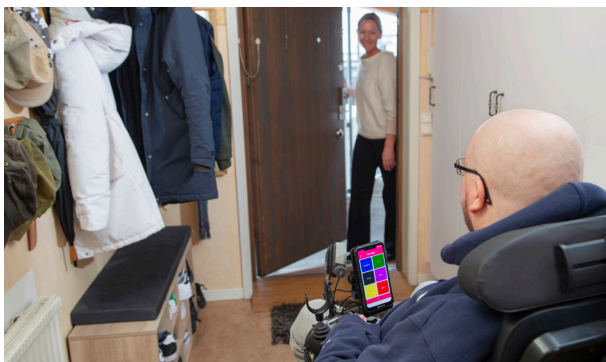

A COMPLETE SOLUTION

GEWA One is a remote control with telephone function, which gives you the opportunity to call and text. You customize how pages and buttons should look and have the opportunity to add speed dials to contacts you want to easily reach.

CONTROL IT YOUR WAY

You only need to tap the screen lightly to activate a button. Select a larger button to get a larger print surface. Instead of having to navigate the remote with an external control switch, Abilia has many different options to choose from.

EASY TO SEE, HEAR AND UNDERSTAND

You can have symbols, different colors and recorded speech on the buttons for easier navigation. Select the number of buttons that a page should display.

SMART TECHNOLOGY

GEWA One can record signals from eg. TV's usual remote control. GEWA One can also transmit signals to e.g. a GEWA bed receiver for bed control and coded signals for an apartment door. Insert a SIM card for calling and texting with loved ones.

SUPPORT AND SECURITY

When your technician is going to customize the GEWA One to you as a user, this is done smoothly via myAbilia web service. With this service, you as a user have a backup copy of your remote control setup. Your technician can later support you remotely if needed.

EASY TO HANDLE

Accessories such as a holder specially designed for the GEWA One allow you to see and manage the remote control from both wheelchair and bed.

DELIVERED WITH

- Mobile unit, restricted to GEWA One
- Charger mobile unit incl USB-cable
- GEWA Multibox
- Charger GEWA Multibox incl USB-cable
- Headphones, 3,5 mm incl USB-C adapter
- USB-cabel USB-C to USB-A
- SIM-tray installation tool
- User manual
- Voucher with license key

TECHNICAL INFORMATION GEWA ONE

MOBILE UNIT

Screen size	6.5"
Size	178 x 84.7 x 12,9 mm
Weight	260 g
OS	Android 10

MULTIBOX

Size	108 x 67 x 22 mm
Weight	153 g
Connections:	3.5 mm, Mikro-USB
Control signals:	IR, Radio

ACCESSORIES

Holder	461186
Miniarm	451030
Universalarm	621966

ART NR