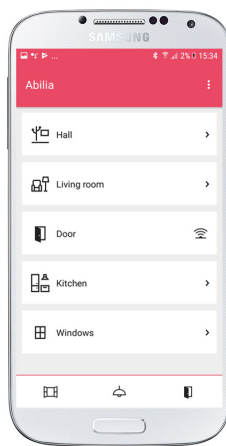

List view

Based on your own needs, you can choose to manage your environment with either List view or Grid view.

The system is operated by button switches, sip and puff controls or any type of switch that suits your needs.

You can easily alternate between row and point scanning depending on which app and function you are using in that moment.