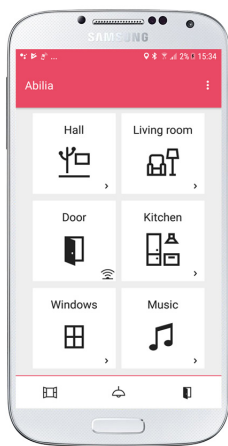

Control both your physical
and virtual world

GEWA Connect

GEWA Connect helps you control your physical world, such as your TV, lights, windows and doors, or z-wave units such as Andromeda Socket.

It will also help you to stay in contact with family and friends by making phone calls and sending text messages. You can stay up-to-date by using Facebook and other social media or by reading the latest news online, watching YouTube or playing music by controlling your smartphone with GEWA Connect.

Art.nr 461180

ABILIA

CONTROL YOUR PHYSICAL AND VIRTUAL WORLD

With GEWA Connect the physical and virtual world are merged and can both easily be controlled. Just install GEWA Connect on your own device and start to control your home and virtual world from your smartphone or tablet.

HOW DOES GEWA CONNECT WORK?

The heart of the system is the Abilia Multibox that is connected to your device via Bluetooth. The GEWA Connect app is installed on your device and receives commands from the switches attached to the Multibox. Remote commands are sent from the app to the IR or GEWA Radio transmitter on the Multibox to control your environment.

You can easily alternate between row and point scanning depending on which app and function you are using in that moment.

GEWA Connect point scanning on a tablet

AN ALERT FUNCTION TO KEEP YOU SAFE

To keep you safe, you will find a built-in alert function which lets you call for help, any time you need assistance. Just press the switch for 8 seconds to send an alert signal to a predefined receiver. The function is performed in the Multibox, which means that if the device is unavailable for any reason, you can still send the alert.