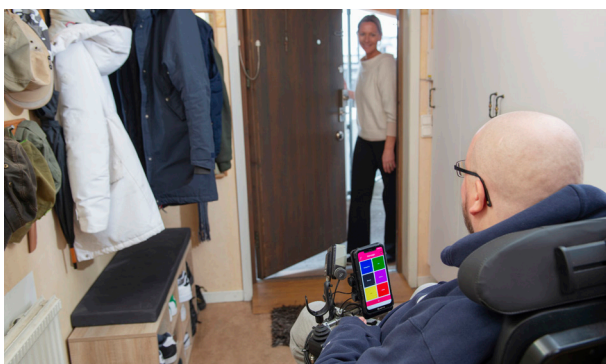

A COMPLETE SOLUTION

GEWA One is a remote control with telephone function, which gives you the opportunity to call and text. You customize how pages and buttons should look and have the opportunity to add speed dials to contacts you want to easily reach.

CONTROL IT YOUR WAY

You only need to tap the screen lightly to activate a button. Select a larger button to get a larger print surface. Instead of having to navigate the remote with an external control switch, Abilia has many different options to choose from.

EASY TO SEE, HEAR AND UNDERSTAND

You can have symbols, different colors and recorded speech on the buttons for easier navigation. Select the number of buttons that a page should display.

SMART TECHNOLOGY

GEWA One can record signals from eg. TV's usual remote control. GEWA One can also transmit signals to e.g. a GEWA bed receiver for bed control and coded signals for an apartment door. Insert a SIM card for calling and texting with loved ones.

SUPPORT AND SECURITY

When your technician is going to customize the GEWA One to you as a user, this is done smoothly via myAbilia web service. With this service, you as a user have a backup copy of your remote control setup. Your technician can later support you remotely if needed.

EASY TO HANDLE

Accessories such as a holder specially designed for the GEWA One allow you to see and manage the remote control from both wheelchair and bed.

DELIVERED WITH

- Mobile unit, restricted to GEWA One
- Charger mobile unit incl USB-cable
- GEWA Multibox
- Charger GEWA Multibox incl USB-cable
- Headphones, 3,5 mm incl USB-C adapter
- USB-cabel USB-C to USB-A
- SIM-tray installation tool
- User manual
- Voucher with license key

TECHNICAL INFORMATION GEWA ONE

MOBILE UNIT

Screen size	6.2"
Size	166 x 83 x 13,3 mm
Weight	267 g
OS	Android 9

MULTIBOX

Size	108 x 67 x 22 mm
Weight	153 g
Connections:	3.5 mm, Mikro-USB
Control signals:	IR, Radio

ACCESSORIES

Holder	461186
Miniarm	451030
Universalarm	621966

ART NR