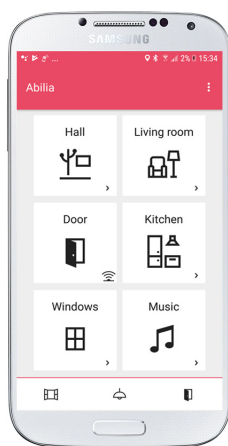

Control both your physical
and virtual world

GEWA Connect

GEWA Connect helps you control your physical world, such as your TV, lights, windows and doors, or z-wave units such as Andromeda Socket.

It will also help you to stay in contact with family and friends by making phone calls and sending text messages. You can stay up-to-date by using Facebook and other social media or by reading the latest news online, watching YouTube or playing music by controlling your smartphone with GEWA Connect.

This makes you become more independent and feel safe both in your home and at work.

Art.nr 461188

CONTROL YOUR PHYSICAL AND VIRTUAL WORLD

With GEWA Connect the physical and virtual world are merged and can both easily be controlled. Just install GEWA Connect on your own device and start to control your home and virtual world from your smartphone or tablet.

HOW DOES GEWA CONNECT WORK?

The heart of the system is the Abilia Multibox that is connected to your device via Bluetooth. The GEWA Connect app is installed on your device and receives commands from the switches attached to the Multibox. Remote commands are sent from the app to the IR or GEWA Radio transmitter on the Multibox to control your environment.

GEWA Connect point scanning on a tablet

Grid view

List view

Based on your own needs, you can choose to manage your environment with either List view or Grid view.

The system is operated by button switches, sip and puff controls or any type of switch that suits your needs.