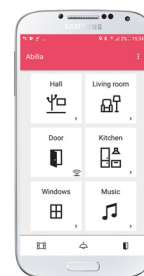

Control both your physical
and virtual world

GEWA Connect

GEWA Connect helps you control your physical world, such as your TV, lights, windows and doors, or z-wave units such as Andromeda Socket.

It will also help you to stay in contact with family and friends by making phone calls and sending text messages. You can stay up-to-date by using Facebook and other social media or by reading the latest news online, watching YouTube or playing music by controlling your smartphone with GEWA Connect.

This makes you become more independent and feel safe both in your home and at work.

Art.nr 461188

CONTROL YOUR PHYSICAL AND VIRTUAL WORLD

With GEWA Connect the physical and virtual world are merged and can both easily be controlled. Just install GEWA Connect on your own device and start to control your home and virtual world from your smartphone or tablet.

HOW DOES GEWA CONNECT WORK?

The heart of the system is the Abilia Multibox that is connected to your device via Bluetooth. The GEWA Connect app is installed on your device and receives commands from the switches attached to the Multibox. Remote commands are sent from the app to the IR or GEWA Radio transmitter on the Multibox to control your environment.

GEWA Connect point scanning on a tablet

Grid view

List view

Based on your own needs, you can choose to manage your environment with either List view or Grid view.

The system is operated by button switches, sip and puff controls or any type of switch that suits your needs.