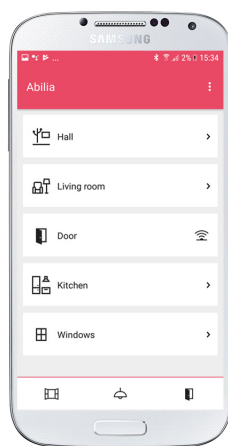

Control both your physical
and virtual world

GEWA Connect

GEWA Connect helps you control your physical world, such as your TV, lights, windows and doors, or z-wave units such as Andromeda Socket.

It will also help you to stay in contact with family and friends by making phone calls and sending text messages. You can stay up-to-date by using Facebook and other social media or by reading the latest news online, watching YouTube or playing music by controlling your smartphone with GEWA Connect.

This makes you become more independent and feel safe both in your home and at work.

Art.nr 461188

CONTROL YOUR PHYSICAL AND VIRTUAL WORLD

With GEWA Connect the physical and virtual world are merged and can both easily be controlled. Just install GEWA Connect on your own device and start to control your home and virtual world from your smartphone or tablet.

HOW DOES GEWA CONNECT WORK?

The heart of the system is the Abilia Multibox that is connected to your device via Bluetooth. The GEWA Connect app is installed on your device and receives commands from the switches attached to the Multibox. Remote commands are sent from the app to the IR or GEWA Radio transmitter on the Multibox to control your environment.

GEWA Connect point scanning on a tablet

Grid view

List view

Based on your own needs, you can choose to manage your environment with either List view or Grid view.

The system is operated by button switches, sip and puff controls or any type of switch that suits your needs.