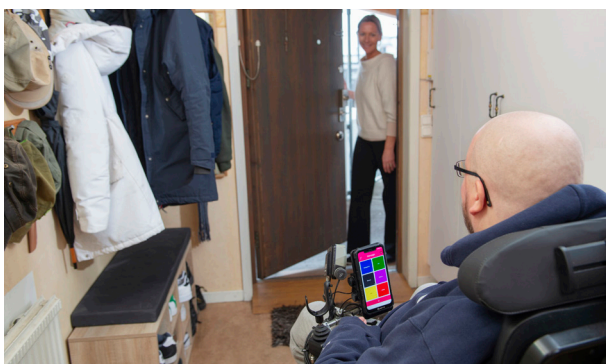

A COMPLETE SOLUTION

GEWA One is a remote control with telephone function, which gives the user the opportunity to call and text. You can customize how pages and buttons should look and have the opportunity to add speed dials to contacts for quicker access.

CONTROL IT YOUR WAY

You only need to tap the screen lightly to activate a button. You can utilise larger buttons for a larger target area, instead of having to navigate the remote with an external control switch.

EASY TO SEE, HEAR AND UNDERSTAND

Symbols, different colours and recorded speech on the buttons can be programmed for easier navigation and choose the number of buttons that a page should display.

SMART TECHNOLOGY

GEWA One can record signals from a TV's remote control. GEWA One can also transmit signals to a GEWA bed receiver for bed control and coded signals for a front door or external window. Insert a SIM card for calling and texting with loved ones.

SUPPORT AND SECURITY

When a technician is going to customize GEWA One for a user, this is done smoothly in our myAbilia web portal. Within myAbilia there is a backup copy of the users remote control setup making some support functions accessed remotely without the need for an engineer to visit.

EASY TO HANDLE

Accessories such as a holder specially designed for the GEWA One allow you to see and manage the remote control from both wheelchair and bed.

COMES WITH

- Mobile unit, restricted to GEWA One
- Charger mobile unit incl USB-cable
- GEWA Multibox
- Charger GEWA Multibox incl USB-cable
- Headphones, 3,5 mm incl USB-C adapter
- USB-cable USB-C to USB-A
- SIM-tray installation tool
- User manual
- Voucher with license key

TECHNICAL INFORMATION GEWA ONE

MOBILE UNIT

Screen size 6.2"
Size 166 x 83 x 13,3 mm
Weight 267 g
OS Android 9

MULTIBOX

Size 108 x 67 x 22 mm
Weight 153 g
Connections: 3.5 mm, Micro-USB
Control signals: IR, Radio

ACCESSORIES

Holder 461186
Mini-arm 451030
Universal arm 621966

ART NR